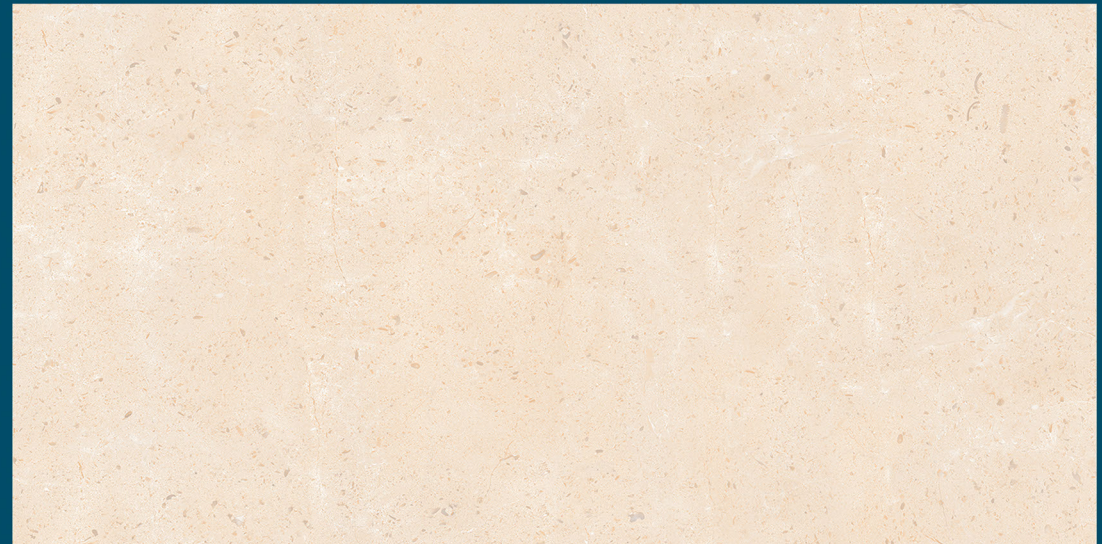

SANDY BEIGE

 **MARBO**
C R U S T

R A N D O M

RUSTIC
FINISH

ZERO
MAINTANANCE

ECO-FRIENDLY

SLID BEIGE

SLID BROWN