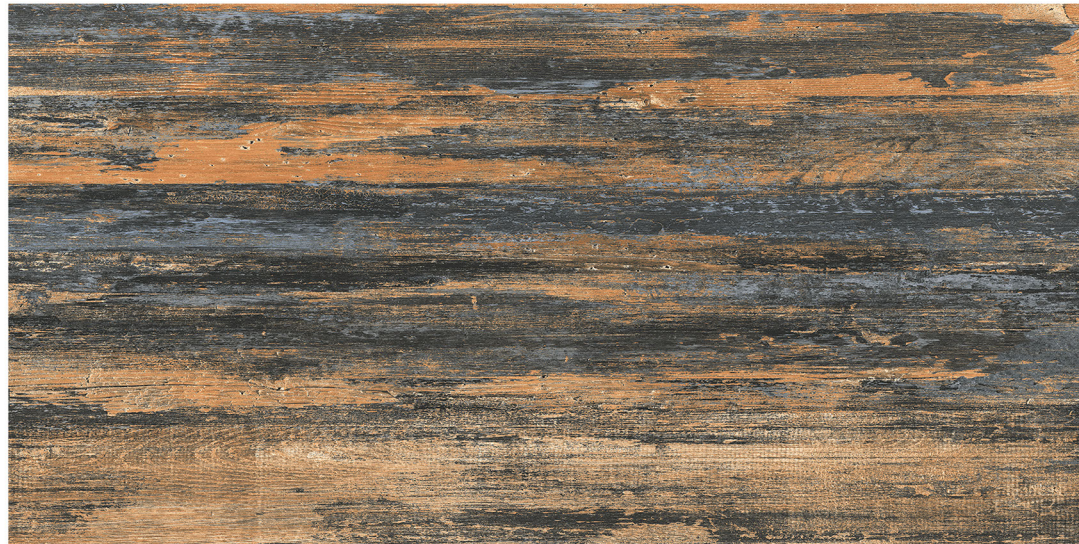

R A N D O M

RUSTIC
FINISH

ZERO
MAINTANANCE

ECO-FRIENDLY

LAA WOOD