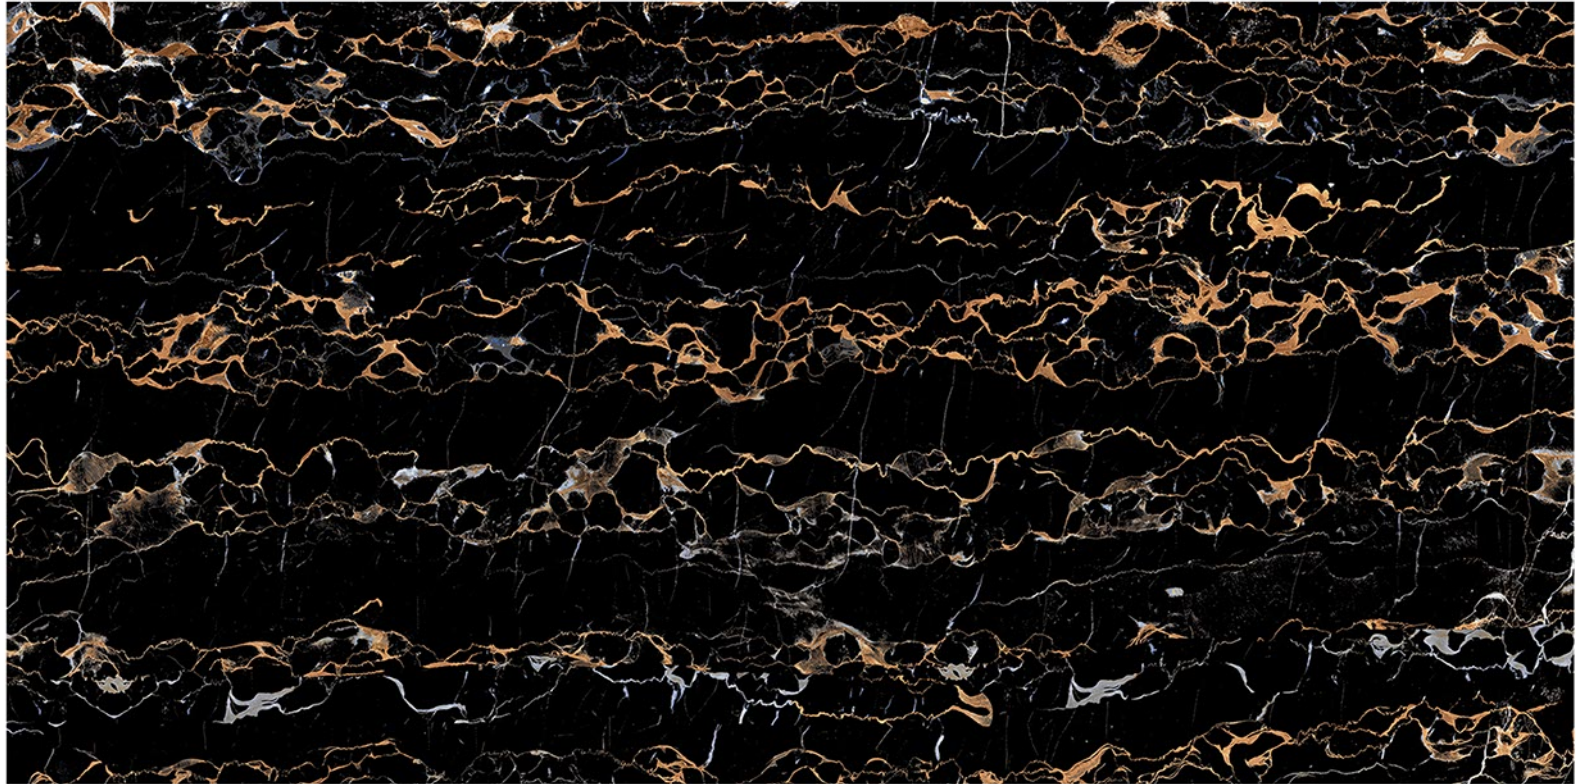

R A N D O M

**HIGH GLOSS
FINISH**

**ZERO
MAINTANANCE**

ECO-FRIENDLY

**MARBO
C R U S T**

CLONIC BLACK