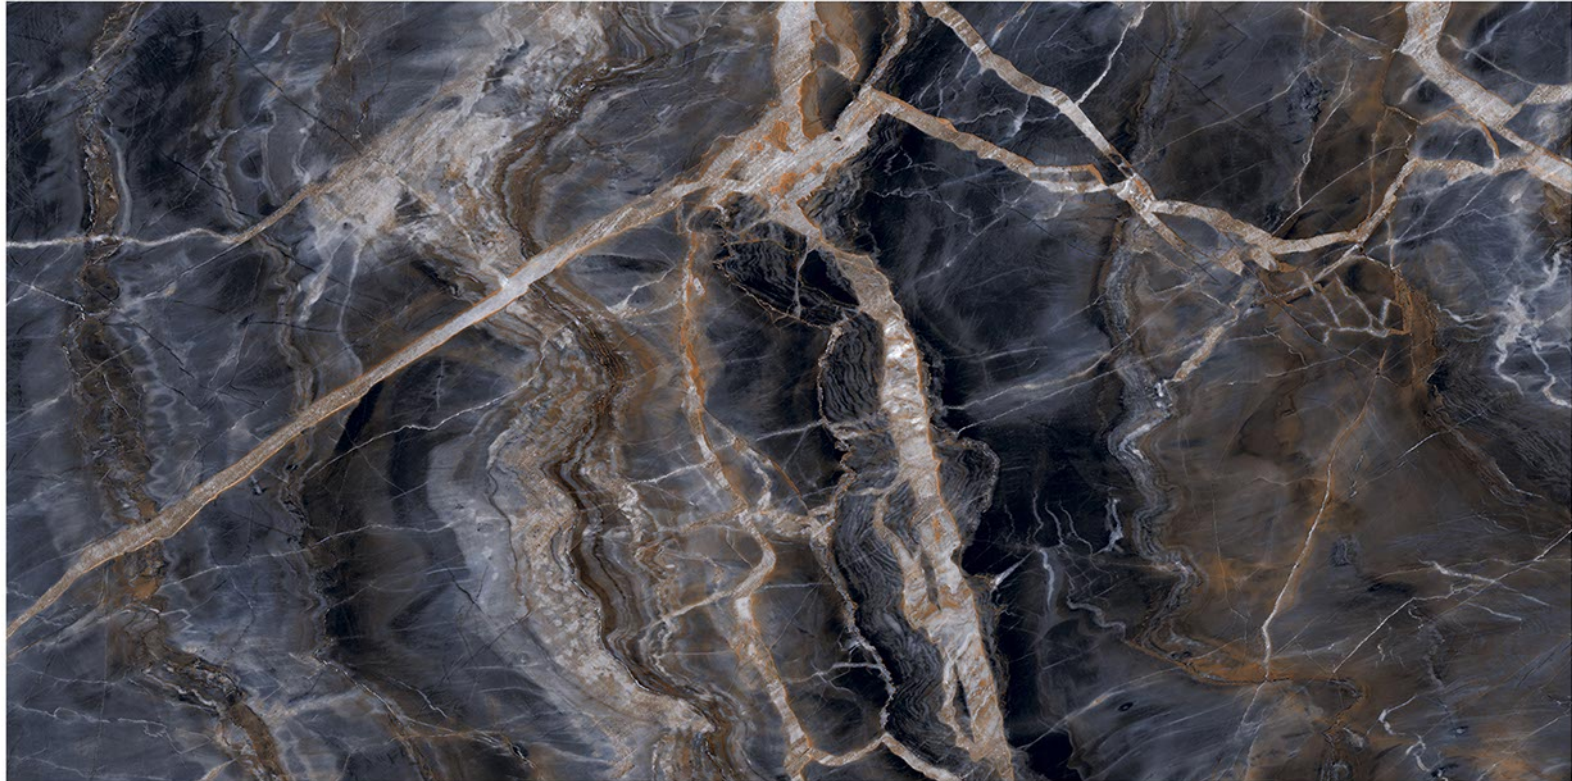

HAVANA BLACK

 **MARBO
C R U S T**

R A N D O M

 **HIGH GLOSS
FINISH**

 **ZERO
MAINTANANCE**

 **ECO-FRIENDLY**

 **MARBO
C R U S T**

HEVEN BRONZE