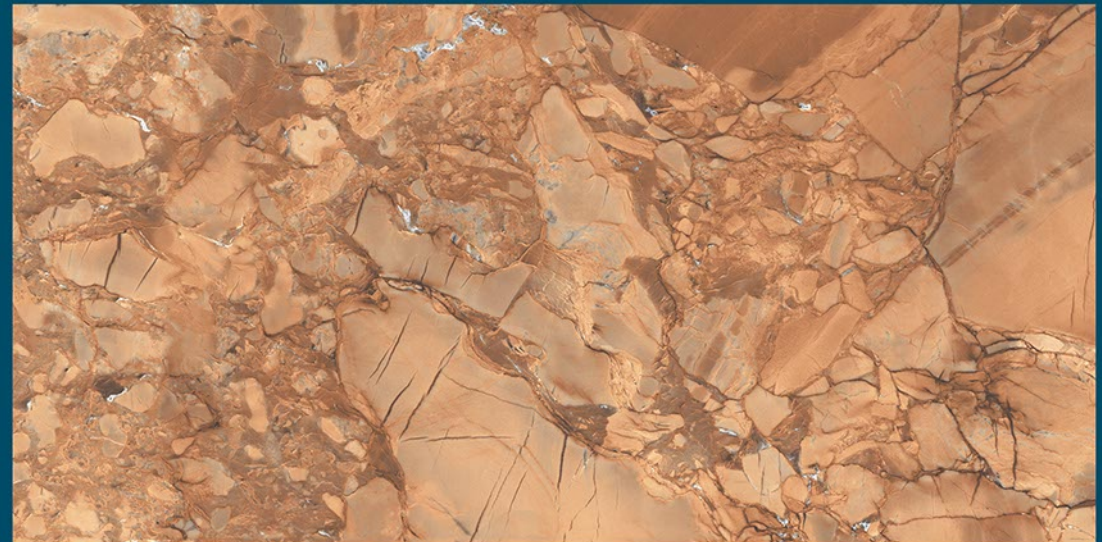

AMBROSIA GOLD