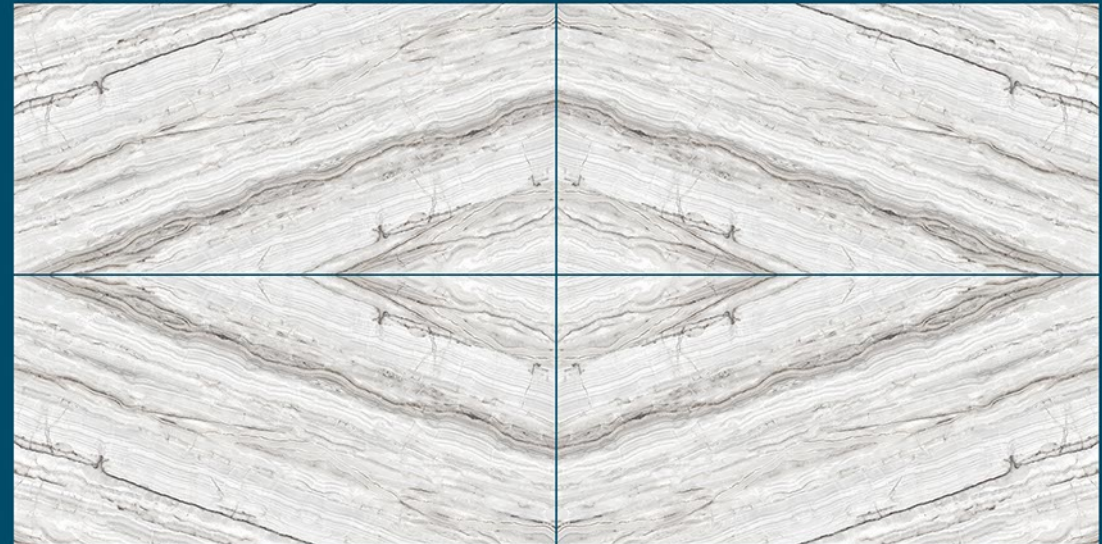

R A N D O M

GLOSSY
FINISH

ZERO
MAINTANANCE

ECO-FRIENDLY

MARBO
C R U S T

GREY PEARL

A

B