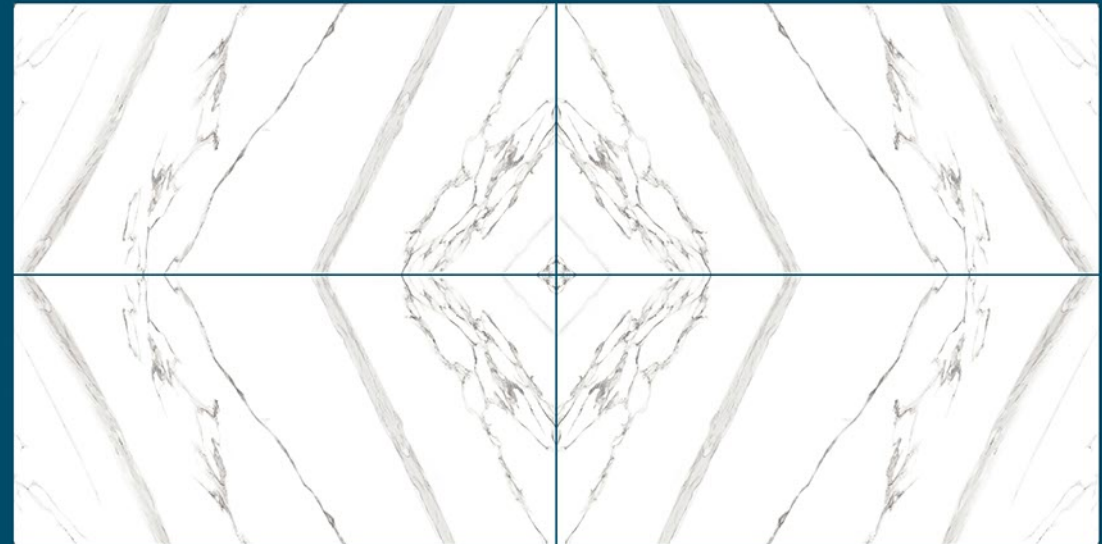

MARBO
C R U S T

A

B