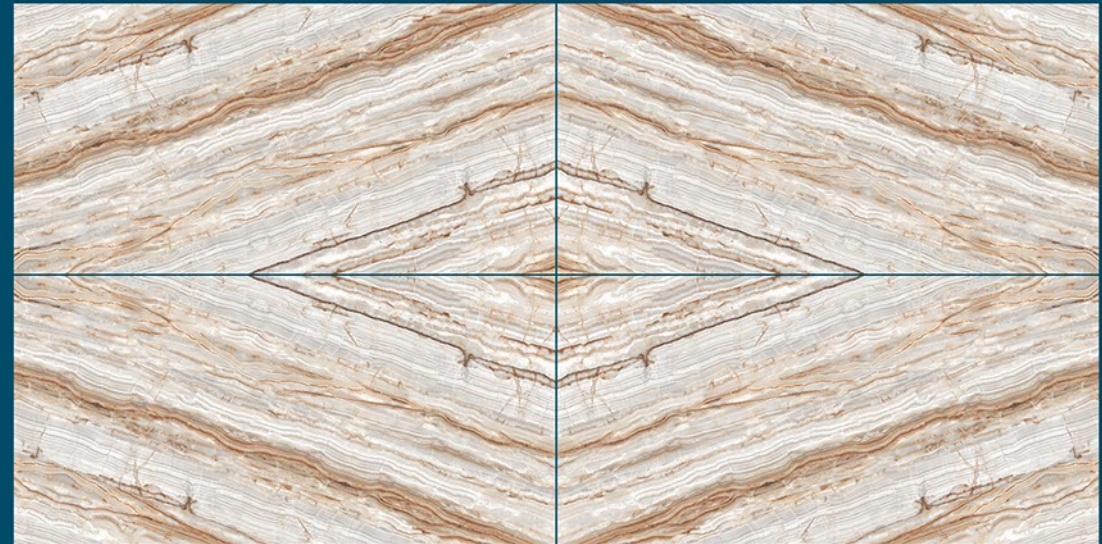

MARBO
C R U S T

A

B