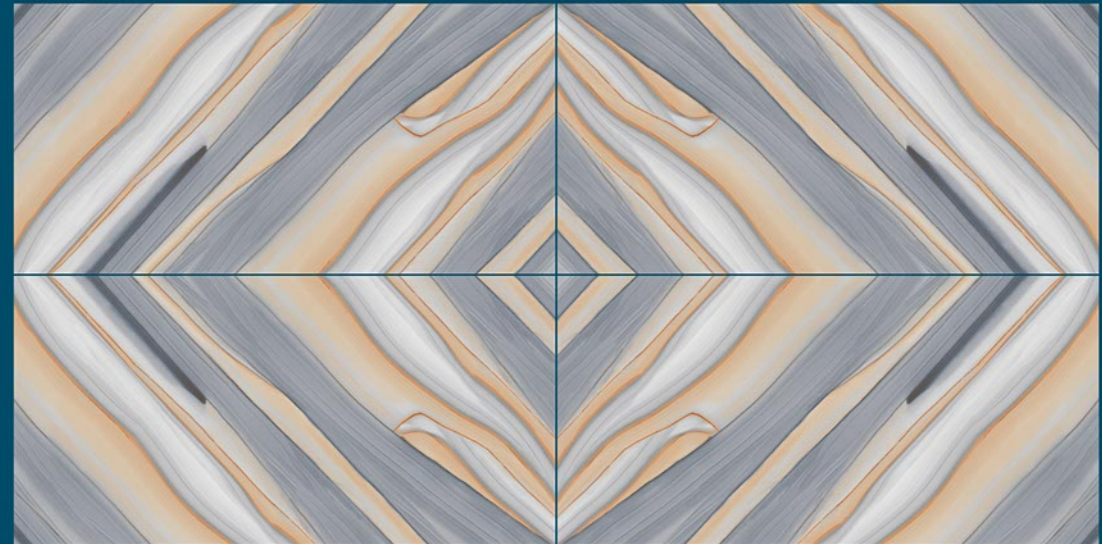

MARBO
C R U S T

A

B