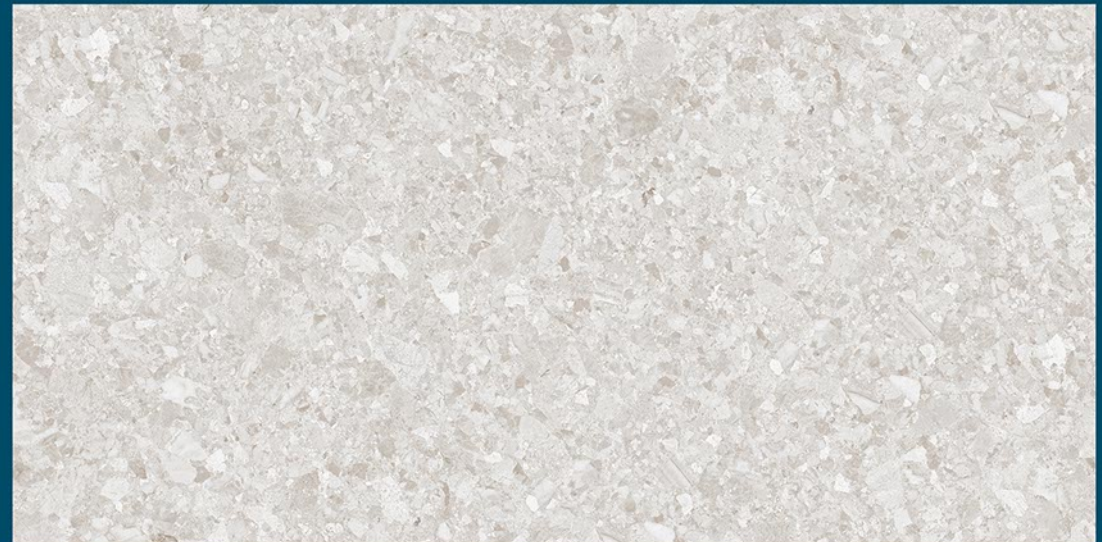

CONCRETE GREY