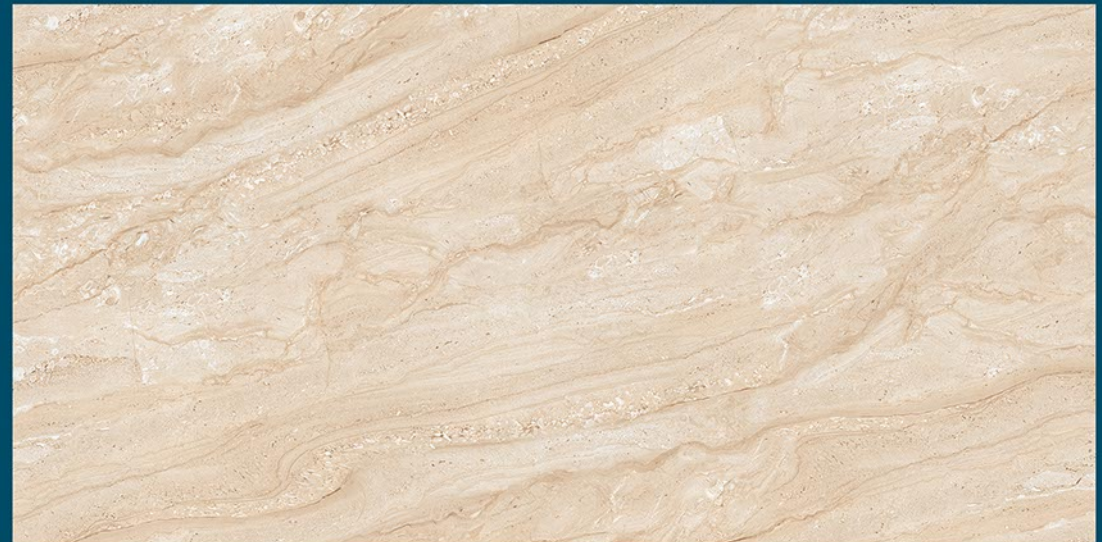

R A N D O M

GLOSSY
FINISH

ZERO
MAINTANANCE

ECO-FRIENDLY

MARBO
C R U S T

DAINO GOLD