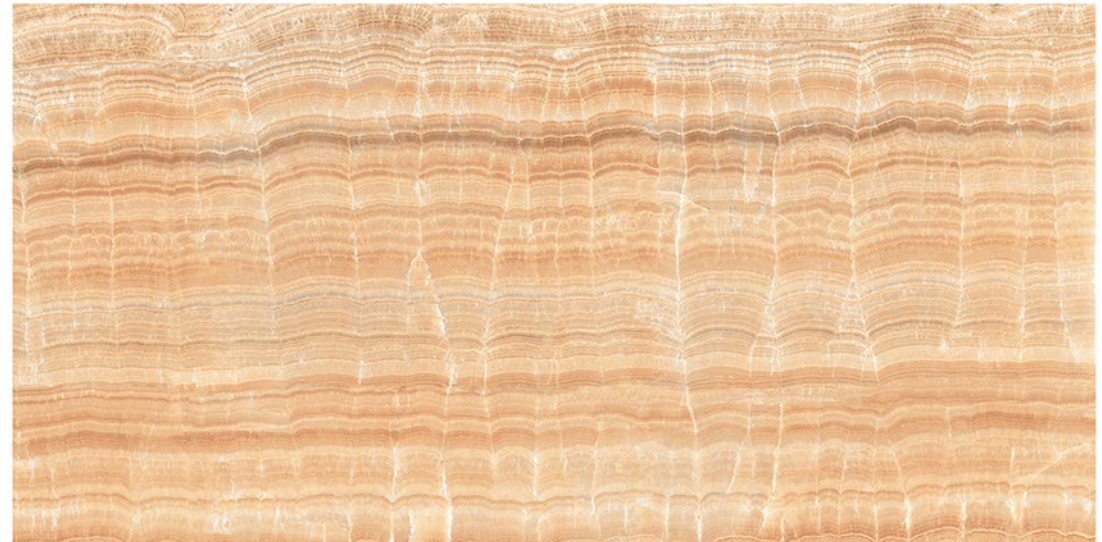

MARBO
C R U S T

REVERSE BLANC

R A N D O M

**GLOSSY
FINISH**

**ZERO
MAINTANANCE**

ECO-FRIENDLY

RIVER ONYX BEIGE

RIVER ONYX FENTA