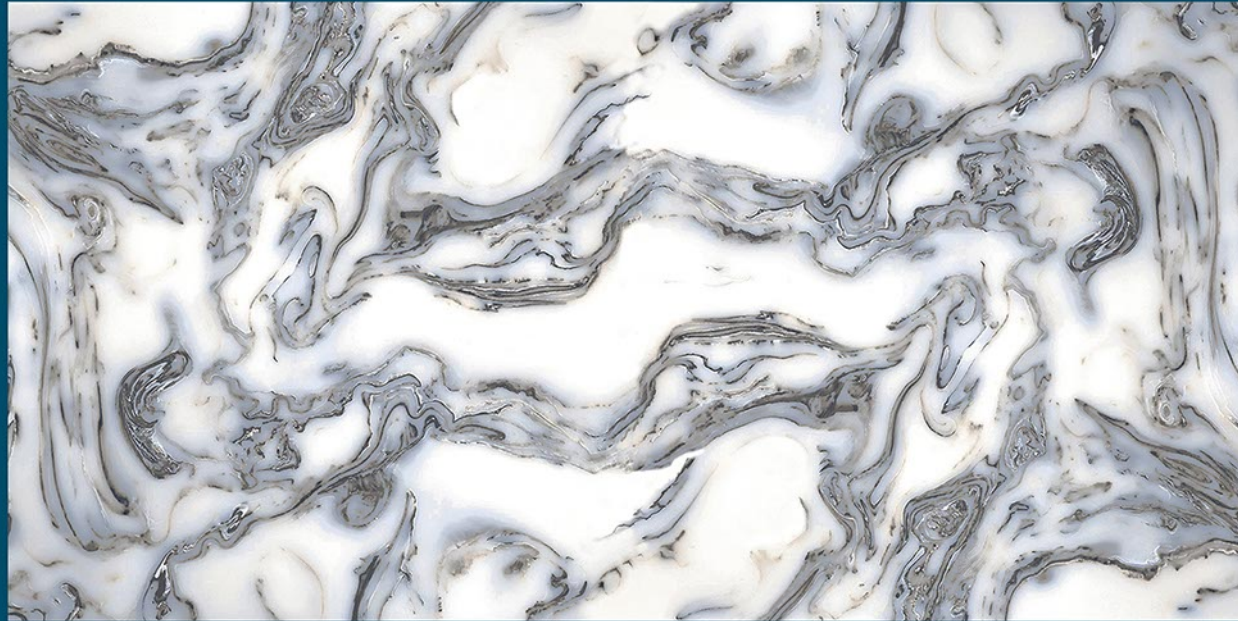

R A N D O M

GLOSSY
FINISH

ZERO
MAINTANANCE

ECO-FRIENDLY

 **MARBO**
C R U S T

GLACIER WHITE

R A N D O M

GLOSSY
FINISH