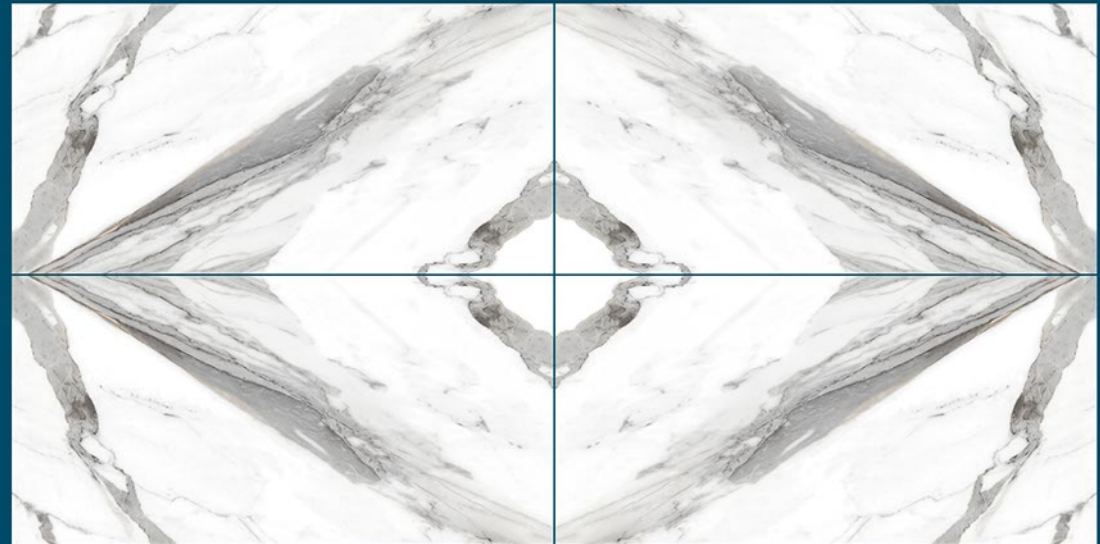

MARBO
C R U S T

A

B