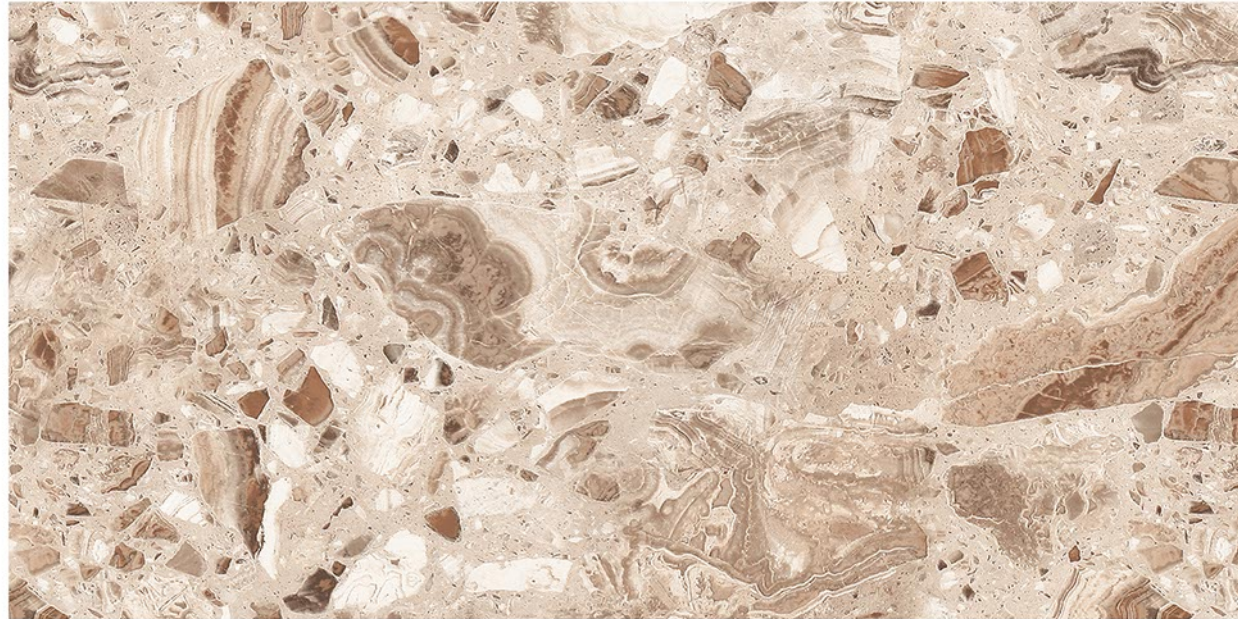

MARBO
C R U S T

REVERSE BLANC

R A N D O M

**GLOSSY
FINISH**

**ZERO
MAINTANANCE**

ECO-FRIENDLY

RIVER ONYX BEIGE

RIVER ONYX FENTA