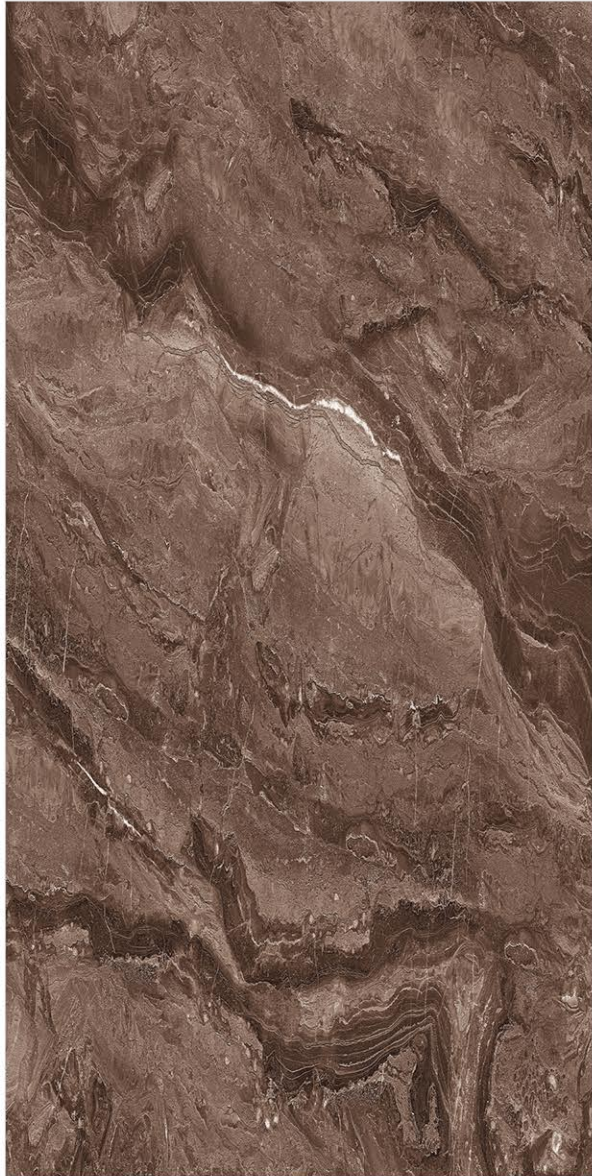

RIVERA COFEE

PORCELAIN SLABS

SIZE :
1600x3200mm,
1200x2600mm, 1200x2800mm, 1000x3000mm

SURFACE
HIGH GLOSS -WET GRANILIA

THICKNESS
6mm, 12mm, 15mm