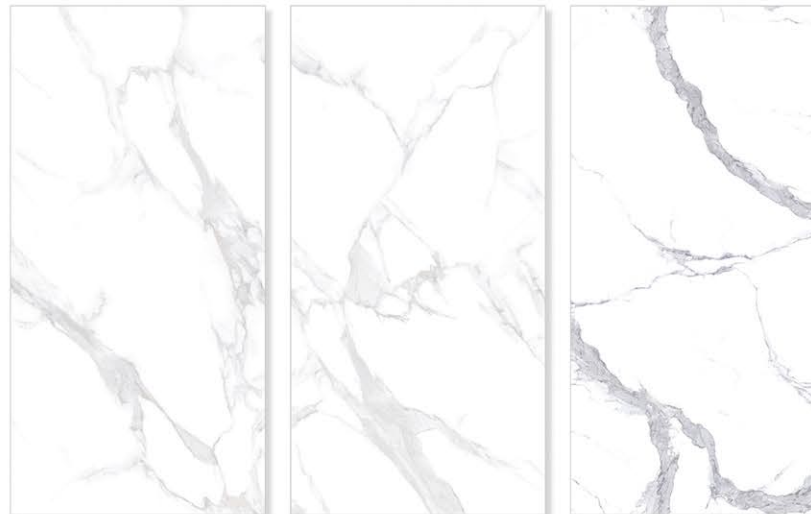

## PORCELAIN SLABS

**SIZE :**  
1600x3200mm,  
1200x2600mm, 1200x2800mm, 1000x3000mm

**SURFACE**  
HIGH GLOSS -WET GRANILIA

**THICKNESS**  
6mm, 12mm, 15mm

Available size in

RANDOM FACE