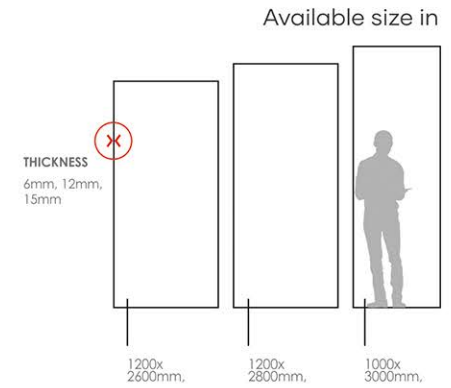

RANDOM FACE