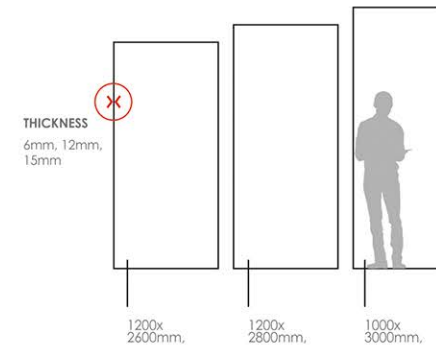

### SIZE :

1600x3200mm,  
1200x2600mm, 1200x2800mm, 1000x3000mm

## PORCELAIN SLABS

**SIZE :**  
1600x3200mm,  
1200x2600mm, 1200x2800mm, 1000x3000mm

**SURFACE**  
HIGH GLOSS -WET GRANILIA

**THICKNESS**  
6mm, 12mm, 15mm

Available size in

RANDOM FACE

AMRON GREY