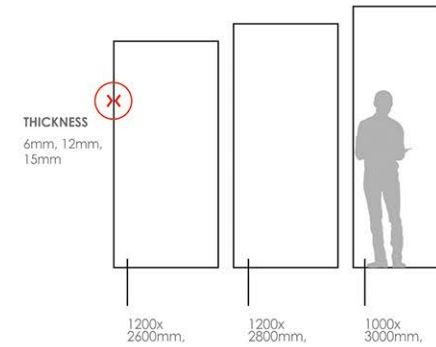

### SIZE :

1600x3200mm,  
1200x2600mm, 1200x2800mm, 1000x3000mm

## PORCELAIN SLABS

**SIZE :**  
1600x3200mm,  
1200x2600mm, 1200x2800mm, 1000x3000mm

**SURFACE**  
HIGH GLOSS -WET GRANILIA

**THICKNESS**  
6mm, 12mm, 15mm

Available size in

RANDOM FACE