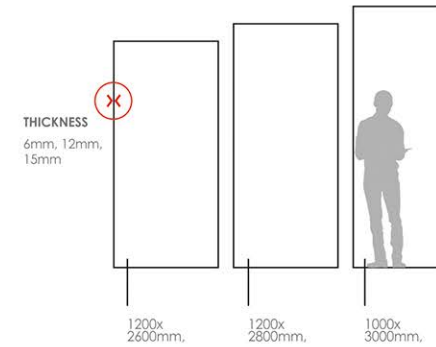

## PORCELAIN SLABS

**SIZE :**  
1600x3200mm,  
1200x2600mm, 1200x2800mm, 1000x3000mm

**SURFACE**  
HIGH GLOSS -WET GRANILIA

**THICKNESS**  
6mm, 12mm, 15mm

Available size in

RANDOM FACE