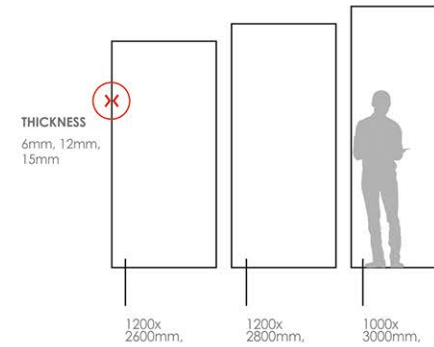

## PORCELAIN SLABS

**SIZE :**  
1600x3200mm,  
1200x2600mm, 1200x2800mm, 1000x3000mm

**SURFACE**  
HIGH GLOSS -WET GRANILIA

**THICKNESS**  
6mm, 12mm, 15mm

Available size in

RANDOM FACE