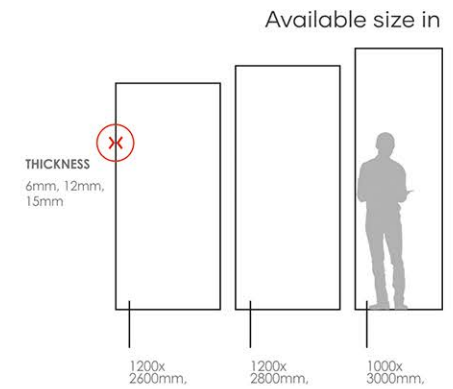

### SIZE :

1600x3200mm,  
1200x2600mm, 1200x2800mm, 1000x3000mm

## PORCELAIN SLABS

**SIZE :**  
1600x3200mm,  
1200x2600mm, 1200x2800mm, 1000x3000mm

**SURFACE**  
HIGH GLOSS -WET GRANILIA

**THICKNESS**  
6mm, 12mm, 15mm

RANDOM FACE