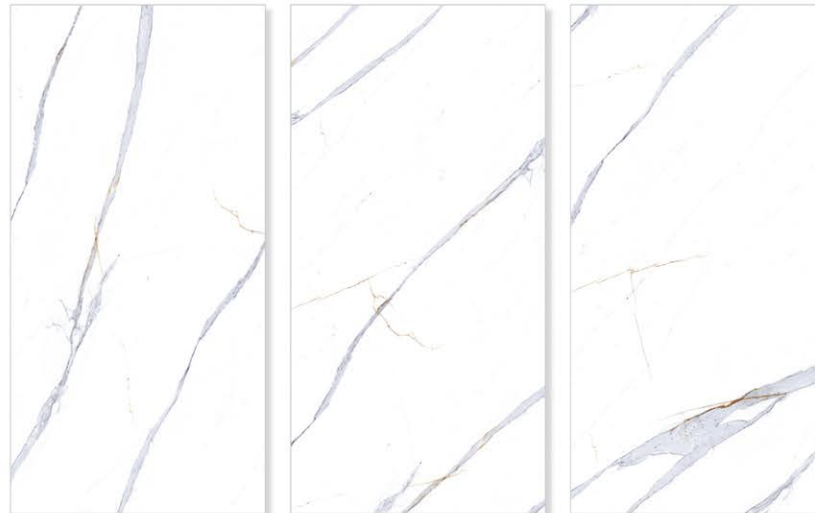

## PORCELAIN SLABS

**SIZE :**  
1600x3200mm,  
1200x2600mm, 1200x2800mm, 1000x3000mm

**SURFACE**  
HIGH GLOSS -WET GRANILIA

**THICKNESS**  
6mm, 12mm, 15mm

RANDOM FACE