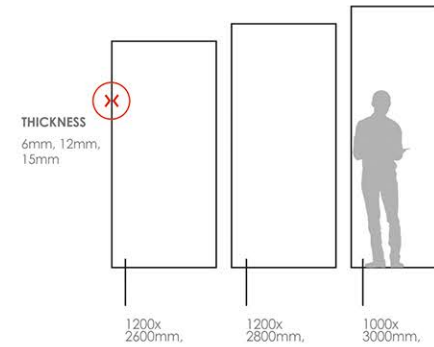

### SIZE :

1600x3200mm,  
1200x2600mm, 1200x2800mm, 1000x3000mm

## PORCELAIN SLABS

**SIZE :**  
1600x3200mm,  
1200x2600mm, 1200x2800mm, 1000x3000mm

**SURFACE**  
HIGH GLOSS -WET GRANILIA

**THICKNESS**  
6mm, 12mm, 15mm

Available size in