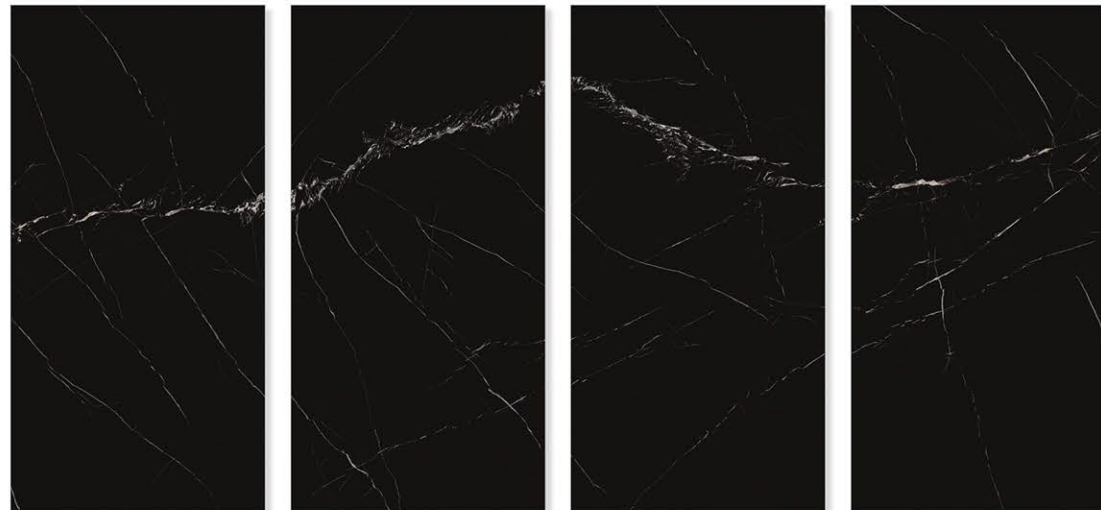

RANDOM FACE