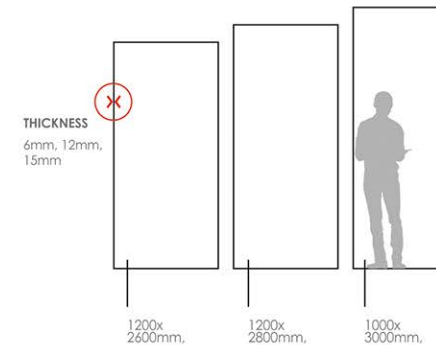

### SIZE :

1600x3200mm,  
1200x2600mm, 1200x2800mm, 1000x3000mm

## PORCELAIN SLABS

**SIZE :**  
1600x3200mm,  
1200x2600mm, 1200x2800mm, 1000x3000mm

**SURFACE**  
HIGH GLOSS -WET GRANILIA

**THICKNESS**  
6mm, 12mm, 15mm

Available size in