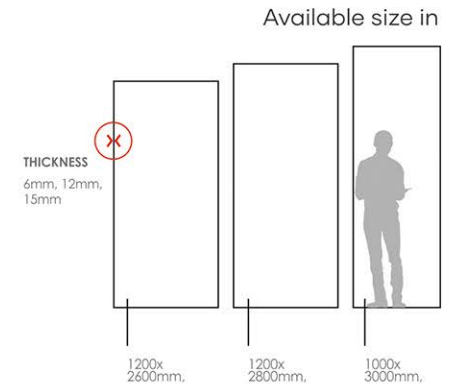

### SIZE :

1600x3200mm,  
1200x2600mm, 1200x2800mm, 1000x3000mm

## PORCELAIN SLABS

**SIZE :**  
1600x3200mm,  
1200x2600mm, 1200x2800mm, 1000x3000mm

**SURFACE**  
HIGH GLOSS -WET GRANILIA

**THICKNESS**  
6mm, 12mm, 15mm

RANDOM FACE