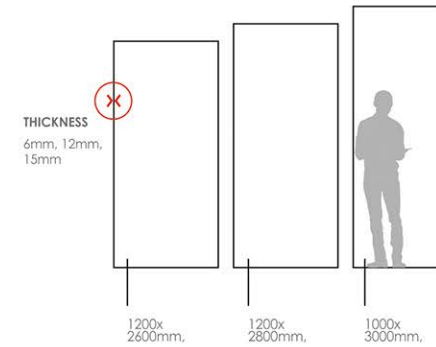

### SIZE :

1600x3200mm,  
1200x2600mm, 1200x2800mm, 1000x3000mm

## PORCELAIN SLABS

**SIZE :**

1600x3200mm,  
1200x2600mm, 1200x2800mm, 1000x3000mm

**SURFACE**

HIGH GLOSS -WET GRANILIA

**THICKNESS**

6mm, 12mm, 15mm

Available size in