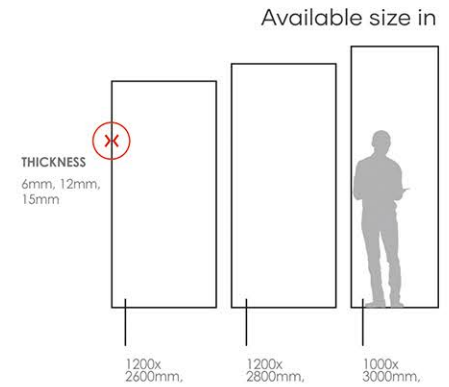

RANDOM FACE