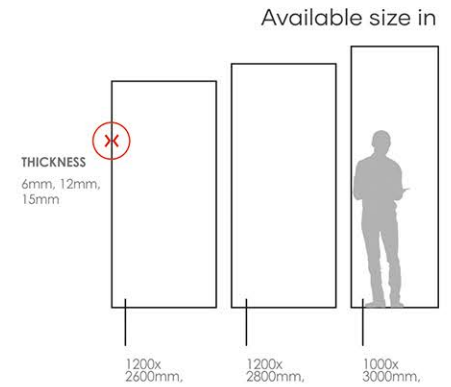

### SIZE :

1600x3200mm,  
1200x2600mm, 1200x2800mm, 1000x3000mm

## PORCELAIN SLABS

**SIZE :**  
1600x3200mm,  
1200x2600mm, 1200x2800mm, 1000x3000mm

**SURFACE**  
HIGH GLOSS -WET GRANILIA

**THICKNESS**  
6mm, 12mm, 15mm