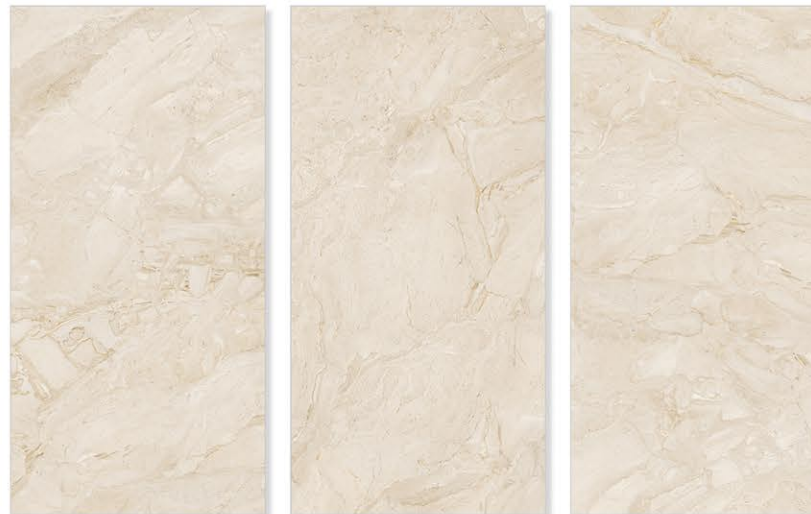

## PORCELAIN SLABS

**SIZE :**  
1600x3200mm,  
1200x2600mm, 1200x2800mm, 1000x3000mm

**SURFACE**  
HIGH GLOSS -WET GRANILIA

**THICKNESS**  
6mm, 12mm, 15mm

RANDOM FACE

SCOTTO BEIGE

TYQOON GROUP