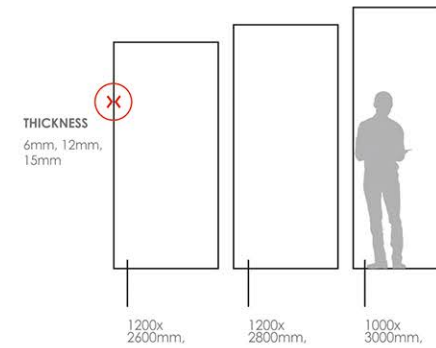

TYQOON GROUP

Available size in