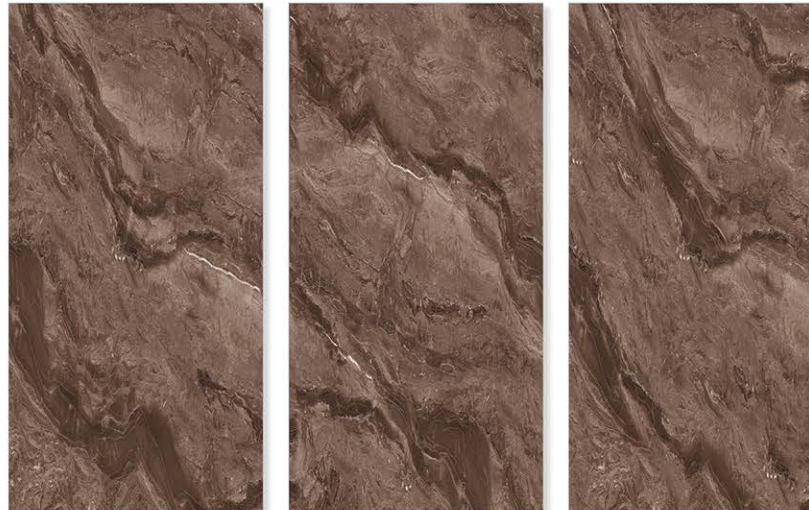

RANDOM FACE