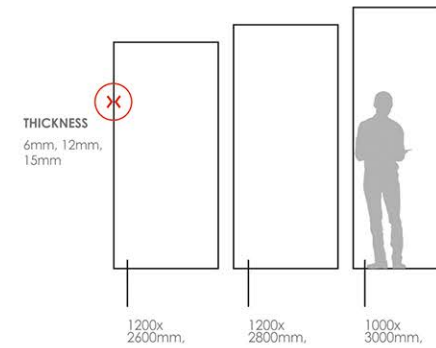

## PORCELAIN SLABS

**SIZE :**  
1600x3200mm,  
1200x2600mm, 1200x2800mm, 1000x3000mm

**SURFACE**  
HIGH GLOSS -WET GRANILIA

**THICKNESS**  
6mm, 12mm, 15mm

Available size in