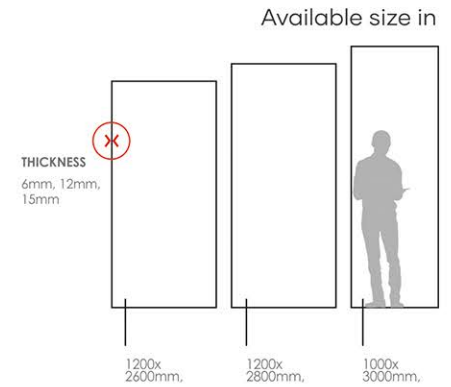

SATATURIO MILANO

PORCELAIN SLABS

SIZE :
1600x3200mm,
1200x2600mm, 1200x2800mm, 1000x3000mm

SURFACE
HIGH GLOSS -WET GRANILIA

THICKNESS
6mm, 12mm, 15mm

RANDOM FACE