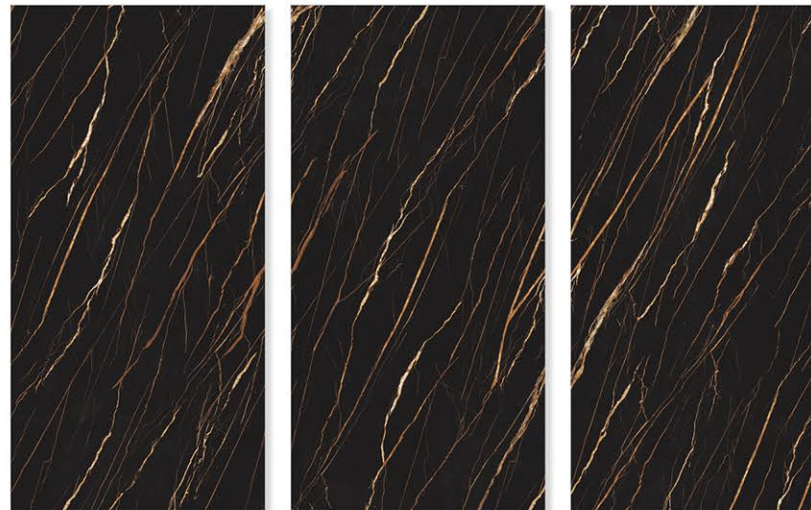

## PORCELAIN SLABS

**SIZE :**  
1600x3200mm,  
1200x2600mm, 1200x2800mm, 1000x3000mm

**SURFACE**  
HIGH GLOSS -WET GRANILIA

**THICKNESS**  
6mm, 12mm, 15mm

Available size in

RANDOM FACE