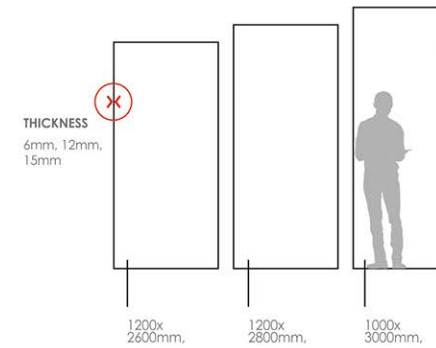

### SIZE :

1600x3200mm,  
1200x2600mm, 1200x2800mm, 1000x3000mm

## PORCELAIN SLABS

**SIZE :**  
1600x3200mm,  
1200x2600mm, 1200x2800mm, 1000x3000mm

**SURFACE**  
HIGH GLOSS -WET GRANILIA

**THICKNESS**  
6mm, 12mm, 15mm

Available size in

RANDOM FACE