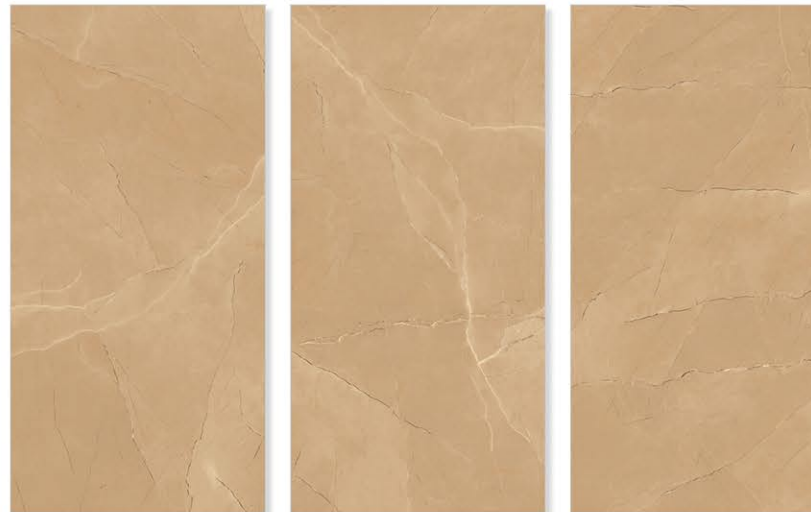

RANDOM FACE