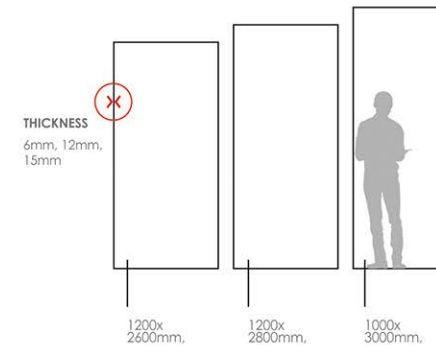

### SIZE :

1600x3200mm,  
1200x2600mm, 1200x2800mm, 1000x3000mm

## PORCELAIN SLABS

**SIZE :**  
1600x3200mm,  
1200x2600mm, 1200x2800mm, 1000x3000mm

**SURFACE**  
HIGH GLOSS -WET GRANILIA

**THICKNESS**  
6mm, 12mm, 15mm

Available size in