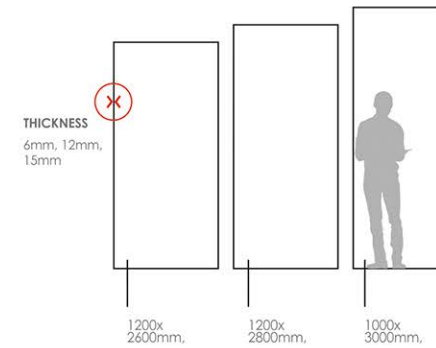

### SIZE :

1600x3200mm,  
1200x2600mm, 1200x2800mm, 1000x3000mm

## PORCELAIN SLABS

**SIZE :**  
1600x3200mm,  
1200x2600mm, 1200x2800mm, 1000x3000mm

**SURFACE**  
HIGH GLOSS -WET GRANILIA

**THICKNESS**  
6mm, 12mm, 15mm

Available size in

RANDOM FACE