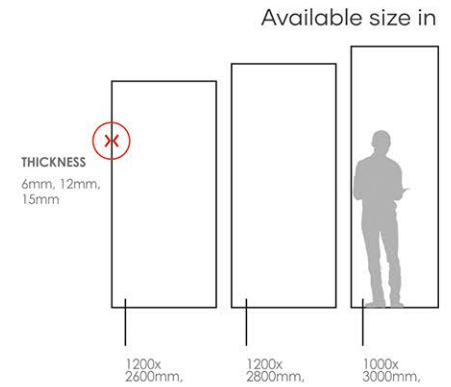

RANDOM FACE