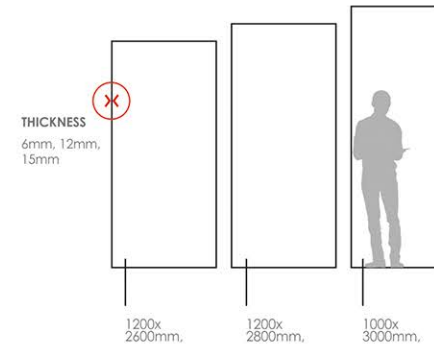

### SIZE :

1600x3200mm,  
1200x2600mm, 1200x2800mm, 1000x3000mm

## PORCELAIN SLABS

**SIZE :**  
1600x3200mm,  
1200x2600mm, 1200x2800mm, 1000x3000mm

**SURFACE**  
HIGH GLOSS -WET GRANILIA

**THICKNESS**  
6mm, 12mm, 15mm

Available size in